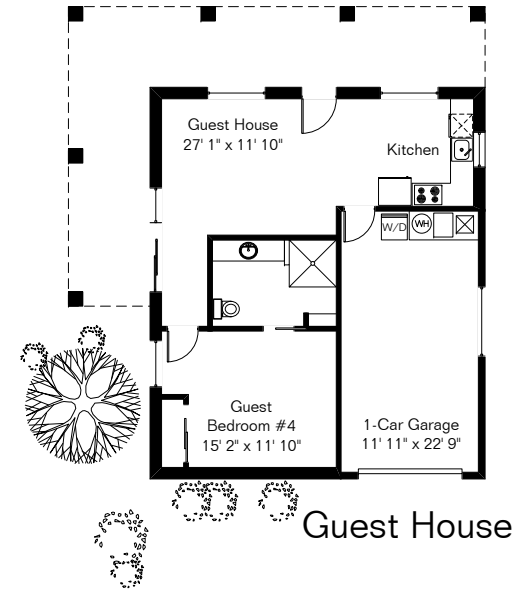

The square footages and room size information are deemed to be reliable but are not guaranteed and should be independently verified. This drawing is for marketing purposes only.

6101 E Miramar Dr

Main House 3,579 Sq Ft
 Guest House 698 Sq Ft

 Total Living Area 4,277 Sq Ft
 Garage 1,003 Sq Ft

Site Visit May 2020

Copyright 2020 Floor Plans First! LLC
 All Rights Reserved.

Floor Plans First!
 See the Floor Plan First!
 FloorPlansFirst.com™
 (520) 881-1500