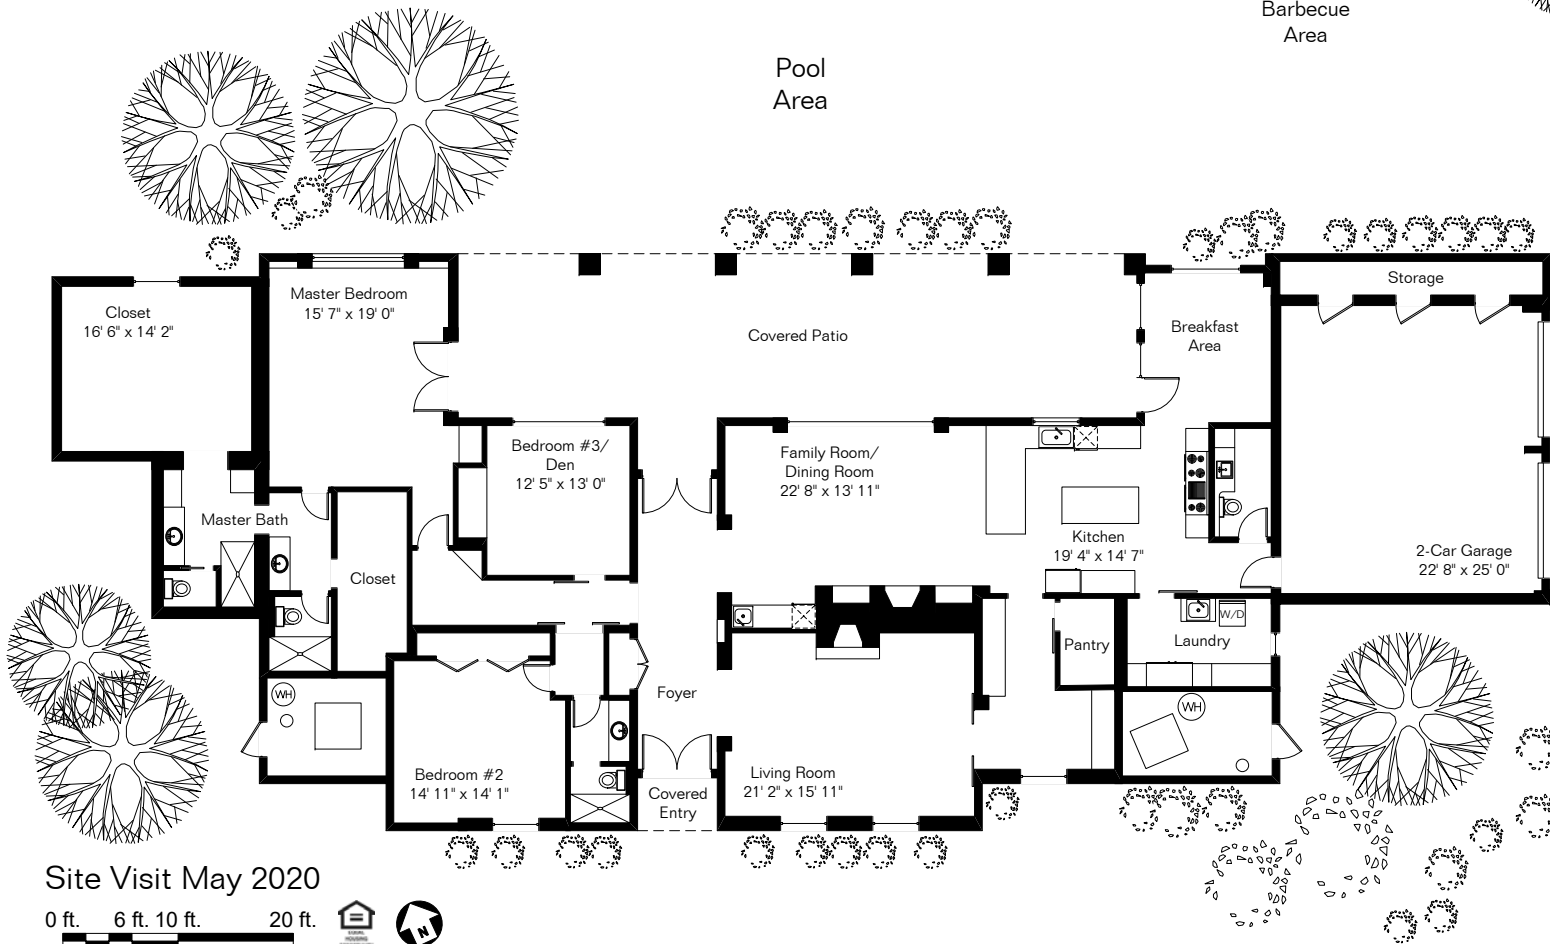

The square footages and room size information are deemed to be reliable but are not guaranteed and should be independently verified. This drawing is for marketing purposes only.

6101 E Miramar Dr

Main House 3,579 Sq Ft
 Guest House 698 Sq Ft

 Total Living Area 4,277 Sq Ft
 Garage 1,003 Sq Ft

Site Visit May 2020

Copyright 2020 Floor Plans First! LLC
 All Rights Reserved.

Floor Plans First!
 See the Floor Plan First!
 FloorPlansFirst.com™
 (520) 881-1500